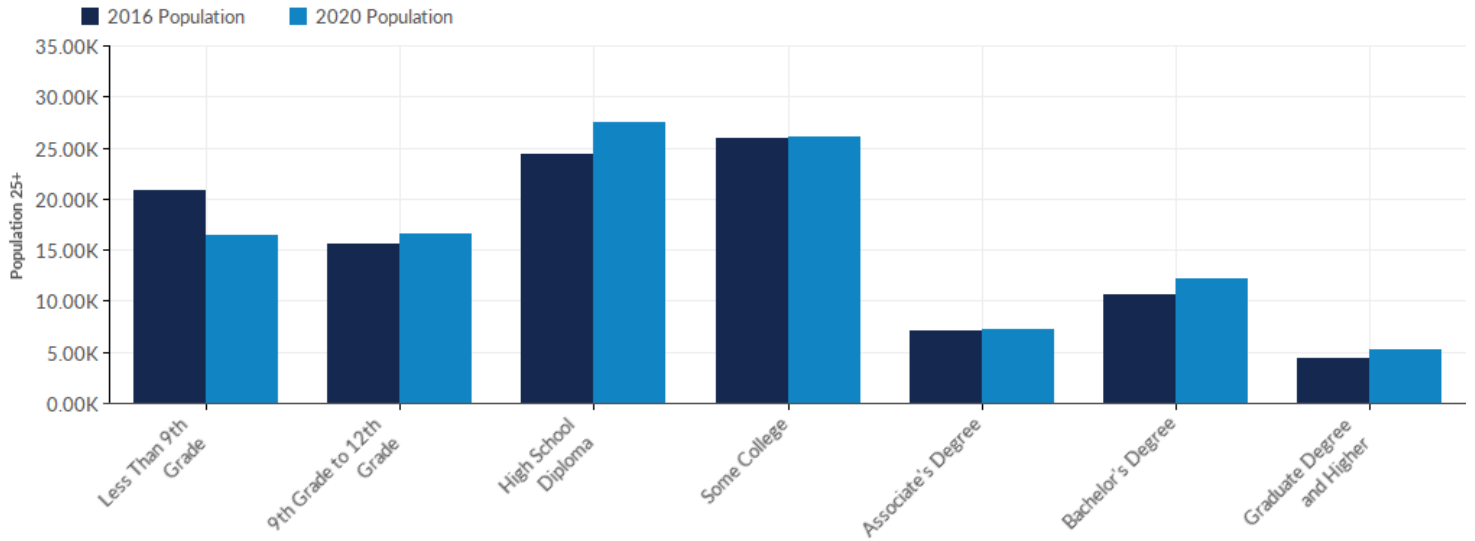

Educational attainment data are based on Emsi's demographic data and the American Community Survey. Educational attainment data cover only the population aged 25 years or more and indicate the highest level achieved.

Educational Attainment by Level

Education Level	2016 Population	2020 Population	2016 % of Population	2016 State % Population	2016 National % Population
Less Than 9th Grade	20,789	16,431	19%	10%	6%
9th Grade to 12th Grade	15,648	16,610	14%	8%	8%
High School Diploma	24,414	27,522	22%	21%	27%
Some College	25,897	26,116	24%	22%	21%
Associate's Degree	7,018	7,208	6%	8%	8%
Bachelor's Degree	10,578	12,136	10%	20%	19%
Graduate Degree and Higher	4,455	5,191	4%	12%	11%
	108,800	111,214	100%	100%	100%