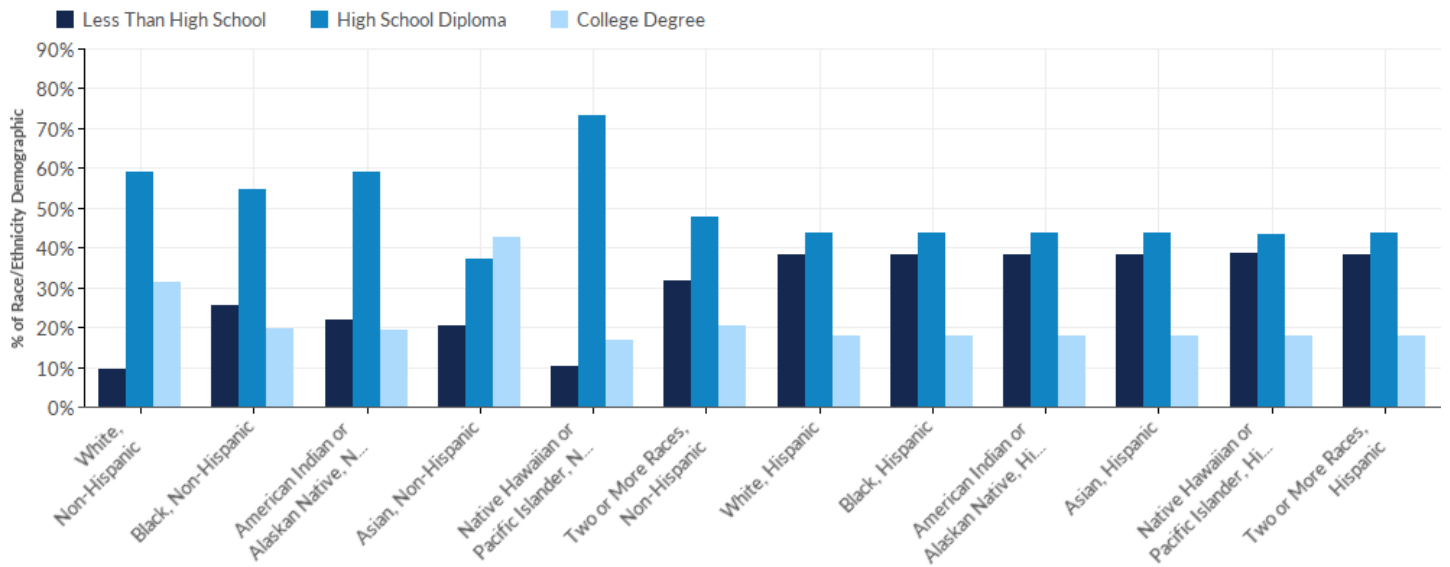

Educational Attainment by Race/Ethnicity

Race/Ethnicity	2016 Population	2020 Population	2016 Less Than High School	2016 High School Diploma	2016 College Degree
White, Non-Hispanic	15,280	13,512	1,467	9,025	4,788
Black, Non-Hispanic	3,465	3,389	882	1,896	687
American Indian or Alaskan Native, Non-Hispanic	916	899	199	540	177
Asian, Non-Hispanic	1,646	1,632	337	609	700
Native Hawaiian or Pacific Islander, Non-Hispanic	78	85	8	57	13
Two or More Races, Non-Hispanic	510	550	162	244	104
White, Hispanic	82,030	85,780	31,511	35,811	14,709
Black, Hispanic	815	928	313	356	146
American Indian or Alaskan Native, Hispanic	1,849	2,050	710	808	331
Asian, Hispanic	1,060	1,157	407	463	190
Native Hawaiian or Pacific Islander, Hispanic	129	131	50	56	23
Two or More Races, Hispanic	1,022	1,101	392	447	183
	108,800	111,214	36,437	50,312	22,051