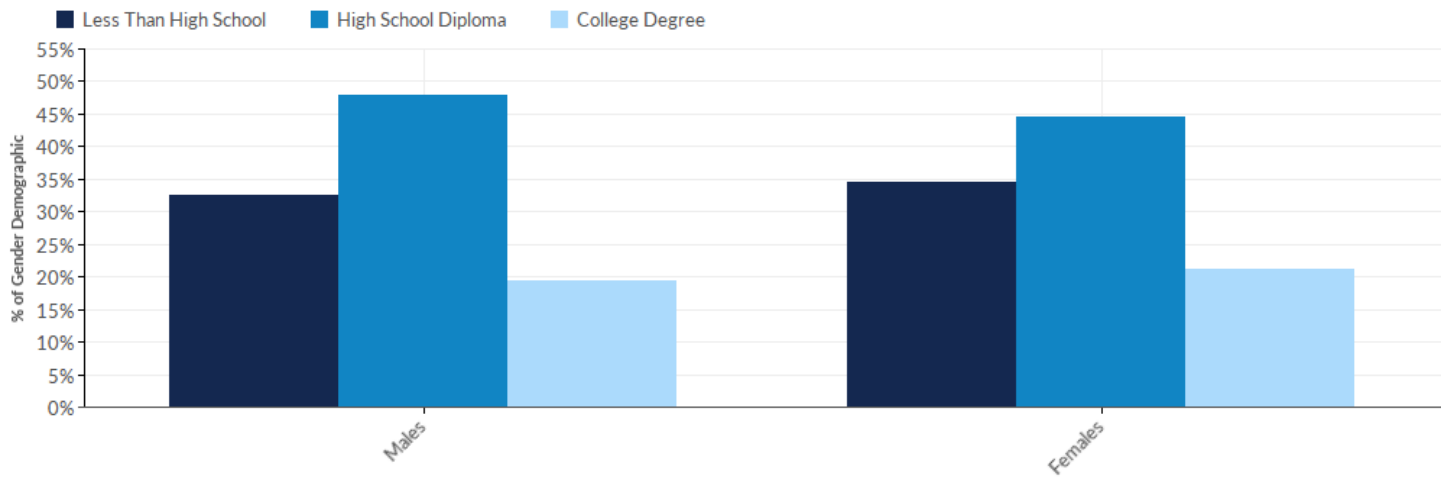

Educational Attainment by Gender

Gender	2016 Population	2020 Population	2016 Less Than High School	2016 High School Diploma	2016 College Degree
Males	55,243	56,666	18,006	26,476	10,760
Females	53,557	54,548	18,431	23,835	11,291
	108,800	111,214	36,437	50,312	22,051